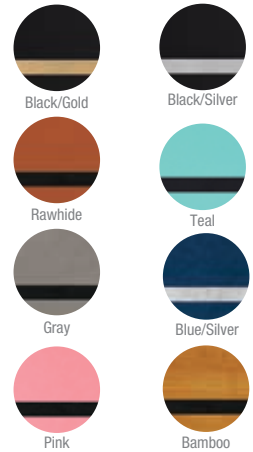

Canvas Journals with Leatherette Phone Pouch

Journals include notepad, a Leatherette pouch to hold phones, an elastic pouch to hold business/credit cards and an elastic band to hold pen/pencil.

Lasered
Leatherette

1. GFT1225 Gray with Gray
   - GFT1226 Gray with Black/Silver
   - GFT1227 Gray with Rawhide
2. Size: 5 1/4" x 8 1/4"
   $23.50

Leatherette Golf Bag Tags with Wooden Tees

Tags feature an elastic band to hold pen/pencil.

1. GFT2025 Black/Gold
   - GFT2026 Rawhide
   - GFT2027 Gray
   - GFT2028 Pink
   - GFT2029 Black/Silver
   - GFT2030 Teal
   - GFT2031 Blue/Silver
   - GFT2032 Bamboo
2. Size: 3 1/4" x 5"
   $9.50