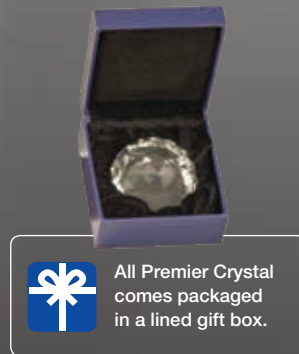

CRY111
Size: 7 1/4" - \$105.00

CRY112
Size: 8" - \$130.00

Crystal Facet Rectangle
mounted on a Black
Crystal Base

CRY057M
Size: 7" - \$115.00

CRY057L
Size: 8" - \$130.00

CRY047

Crystal Gavel with Black Crystal Base
Size: 13 7/8" x 4 1/4"
\$320.00