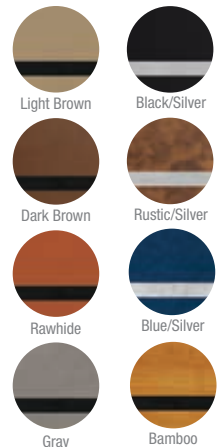

Lasered Leatherette