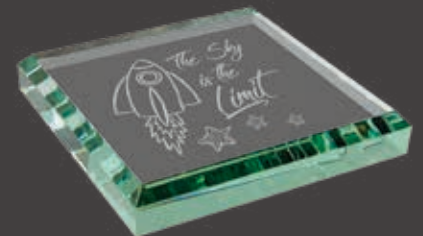

GPW24J
Size: 4" x 2 1/2" x 1/2"
$15.95

GPW34J
Size: 4 1/2" x 3 1/2" x 1/2"
$20.50

GPW33J
Size: 3" x 3" x 1/2"
$16.95